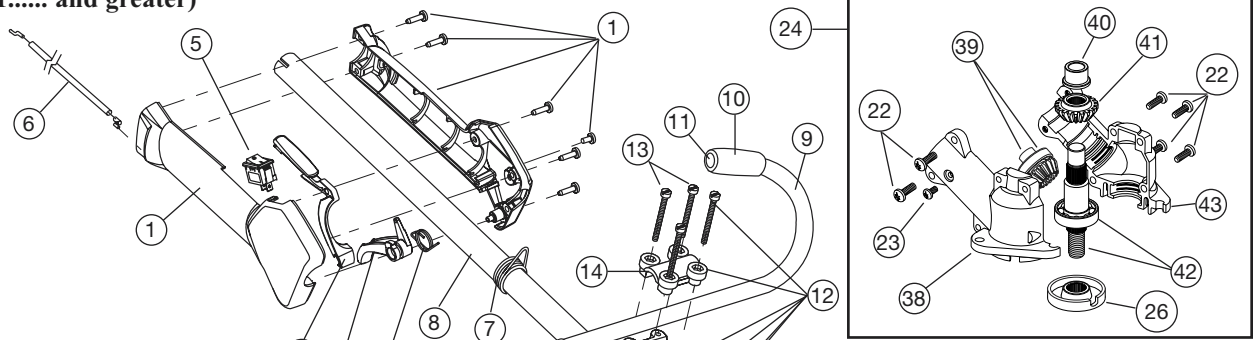

BOOM AND TRIMMER PARTS - MODEL 780r

2-CYCLE GAS TRIMMER

(Serial Number 011..... and greater)

Item	Part No.	Description
1	182801	Throttle Housing and Trigger Assembly (includes 2-4)
2	182802	Throttle Trigger Lock-Out
3	182803	Throttle Trigger
4	182690	Throttle Trigger Spring
5	182539	Switch Assembly
6	182357	Throttle Cable Assembly
7	610327	Harness Clip
8	147486	Upper Drive Shaft Housing Assembly
9	181099	J-Handle Assembly (includes 10 & 11)
10	612831	Grip
11	612021	Tube Closure
12	683295	Handle Bracket Assembly (includes 13-18)
13	181811	Screw
14	181812	Upper Handle Clamp
15	181813	Middle Handle Clamp
16	181814	Lower Handle Clamp
17	181815	Nut
18	145569	Anti-Rotation Screw
19	683299	Shield and Blade Assembly (includes 20)
20	682061	Blade Assembly
21	182200	Shield Mount Screw Assembly
22	182195	Gearbox Mounting Hardware
23	145569	Anti-Rotation Screw
24	182193	Gearbox Assembly (includes 22, 23 & 26)
25	147492	Blade Shield
26	182196	Blade Driver
27	147490	Retaining Washer
28	612483	Spool Shaft
29	683301	Outer Spool and Eyelet Assembly
30	612026	Retainer
31	610636	Spring
32	147495	Inner Reel
33	180814	Bump Head Knob Assembly
34	145873	4-Tooth Blade (includes 35)
35	613231	Blade Cover
36	181699	Nut
37	181817	Flexible Drive Shaft
38	182192	Right Housing
39	182194	Pinion Gear Assembly
40	182199	Output Shaft Bushing
41	182198	Output Shaft Gear
42	182197	Output Shaft Assembly (includes 40 & 41)
43	182191	Left Housing
*	180014	Blade Retaining Kit (includes 27 & 36)
*	613226	Locking Rod Tool
*	682075	Shoulder Harness

Optional Accessories

- 612454 Replacement Line, 0.095 Diameter
- 147345 Reel and Line Assembly
- 147498 Bump Head Assembly (includes 28-33)
- 147543 Ryobi 2-Cycle Oil
- Items Not Shown