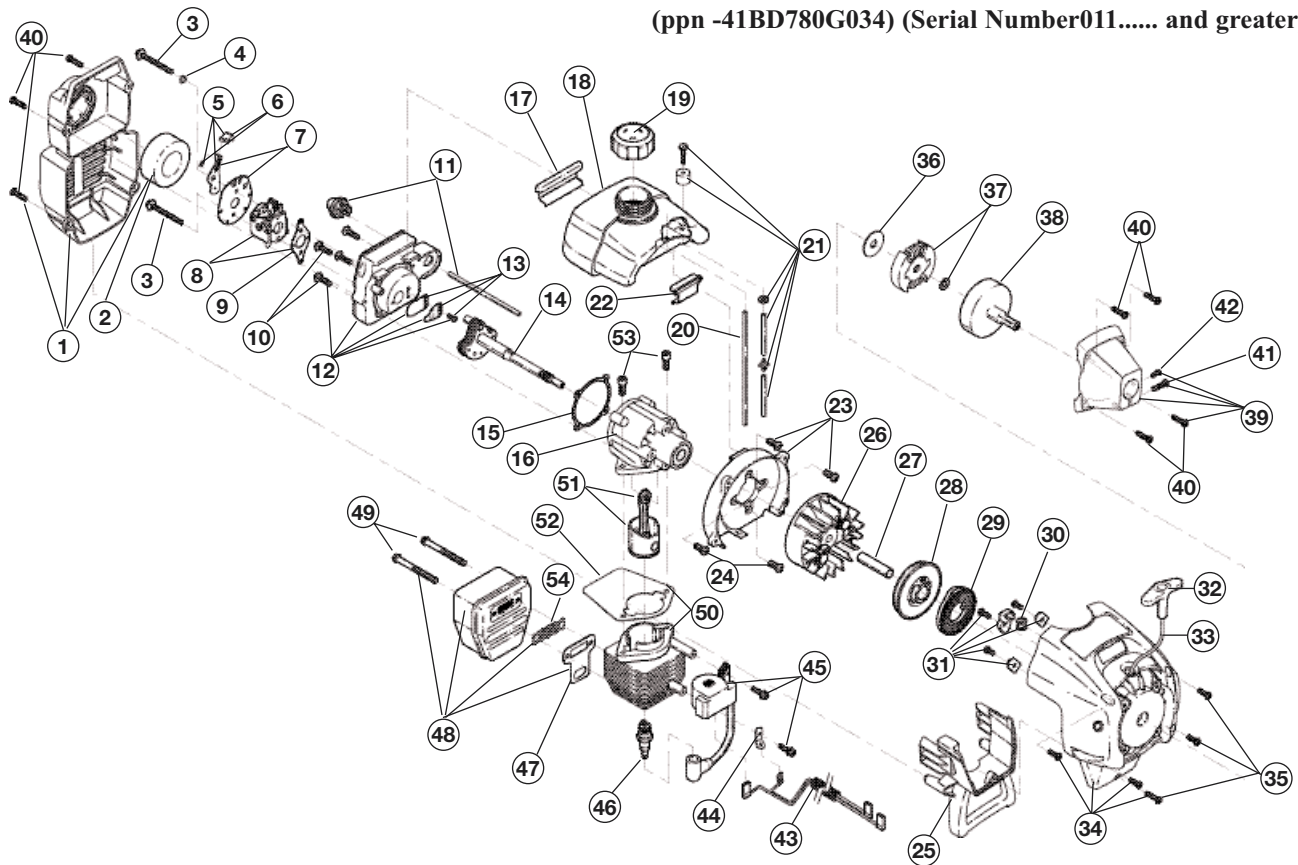

ENGINE PARTS - MODEL 780r

2-CYCLE GAS TRIMMER

(ppn -41BD780G034) (Serial Number011..... and greater)

Item	Part No.	Description	Item	Part No.	Description
1	182059	Air Cleaner/Muffler Cover Assembly (includes 2 & 40)	33	613103	Rope
2	180350	Air Cleaner Filter	34	181797	Starter Housing Assembly (includes 28-33 & 35)
3	180351	Carburetor Mounting Screw Assembly	35	181862	Housing Screw
4	180352	Wavey Washer	36	181074	Clutch Washer
5	182061	Choke Lever Assembly (includes 6)	37	181445	Clutch Rotor Assembly
6	182070	Choke Knob and Screw	38	153592	Clutch Drum Assembly
7	182060	Choke Lever and Plate (includes 5)	39	180098	Clutch Cover Assembly
8	182875	Carburetor Assembly W/Limiter Caps (includes 9 & 21)	40	181345	Cover Screw
9	610675	Carburetor Gasket	41	182519	Clamping Screw
10	181860	Carb Mount Screw	42	182345	Anti-Rotation Screw
11	181558	Primer and Hose Assembly	43	182798	Wire Leads and Sleeve
12	182063	Carb Mount Assembly (includes 10)	44	182800	Ground Tab
13	684451	Reed Assembly	45	181937	Module Assembly
14	182790	Power Shaft Assembly	46	610311	Spark Plug
15	612115	Carburetor Mount Gasket	47	182065	Exhaust Gasket
16	182807	Crank Case Service Assembly (includes 10, 14 & 24)	48	182066	Muffler Assembly (includes 47,49 & 54)
17	612134	Rear Mounting Pad	49	147575	Muffler Mounting Bolt Assembly
18	181438	Fuel Tank Assembly (includes 19-21)	50	181622	Cylinder Assembly (includes 52)
19	181559	Fuel Cap Assembly	51	684449	Piston and Rod Assembly
20	181168	Fuel Return Line	52	610674	Cylinder Gasket
21	682039	Fuel Line Assembly	53	181870	Cylinder Bolt
22	145308	Front Mounting Pad	54	182747	Spark Arrestor Screen
23	153520	Shroud Assembly	*	180011	Engine Gasket Kit
24	181861	Shroud Screw	*	180602	O.E.M. Carburetor Repair Kit (Walbro)
25	182064	Shroud Extension and Stand	*	180090	O.E.M. Carburetor Repair Kit (Zama)
26	181867	Flywheel Assembly	*	181873	Gasket Diaphragm Repair Kit (Walbro)
27	181065	Spacer	*	180091	Gasket Diaphragm Repair Kit (Zama)
28	181597	Recoil Pulley Assembly	*	180530	Piston Ring
29	613102	Recoil Spring	*	182792	Short Block Assembly (includes 10, 14, 16, 24, 45, 49-52)
30	611061	Rope Guide	*	181501	Starter Housing Screw Set
31	181441	Pulley Retainer Assembly	*	610309	Crankcase Seal
32	181079	Pull Handle	*	181599	Clutch Springs (Qty. 2)
			*		Items Not Shown